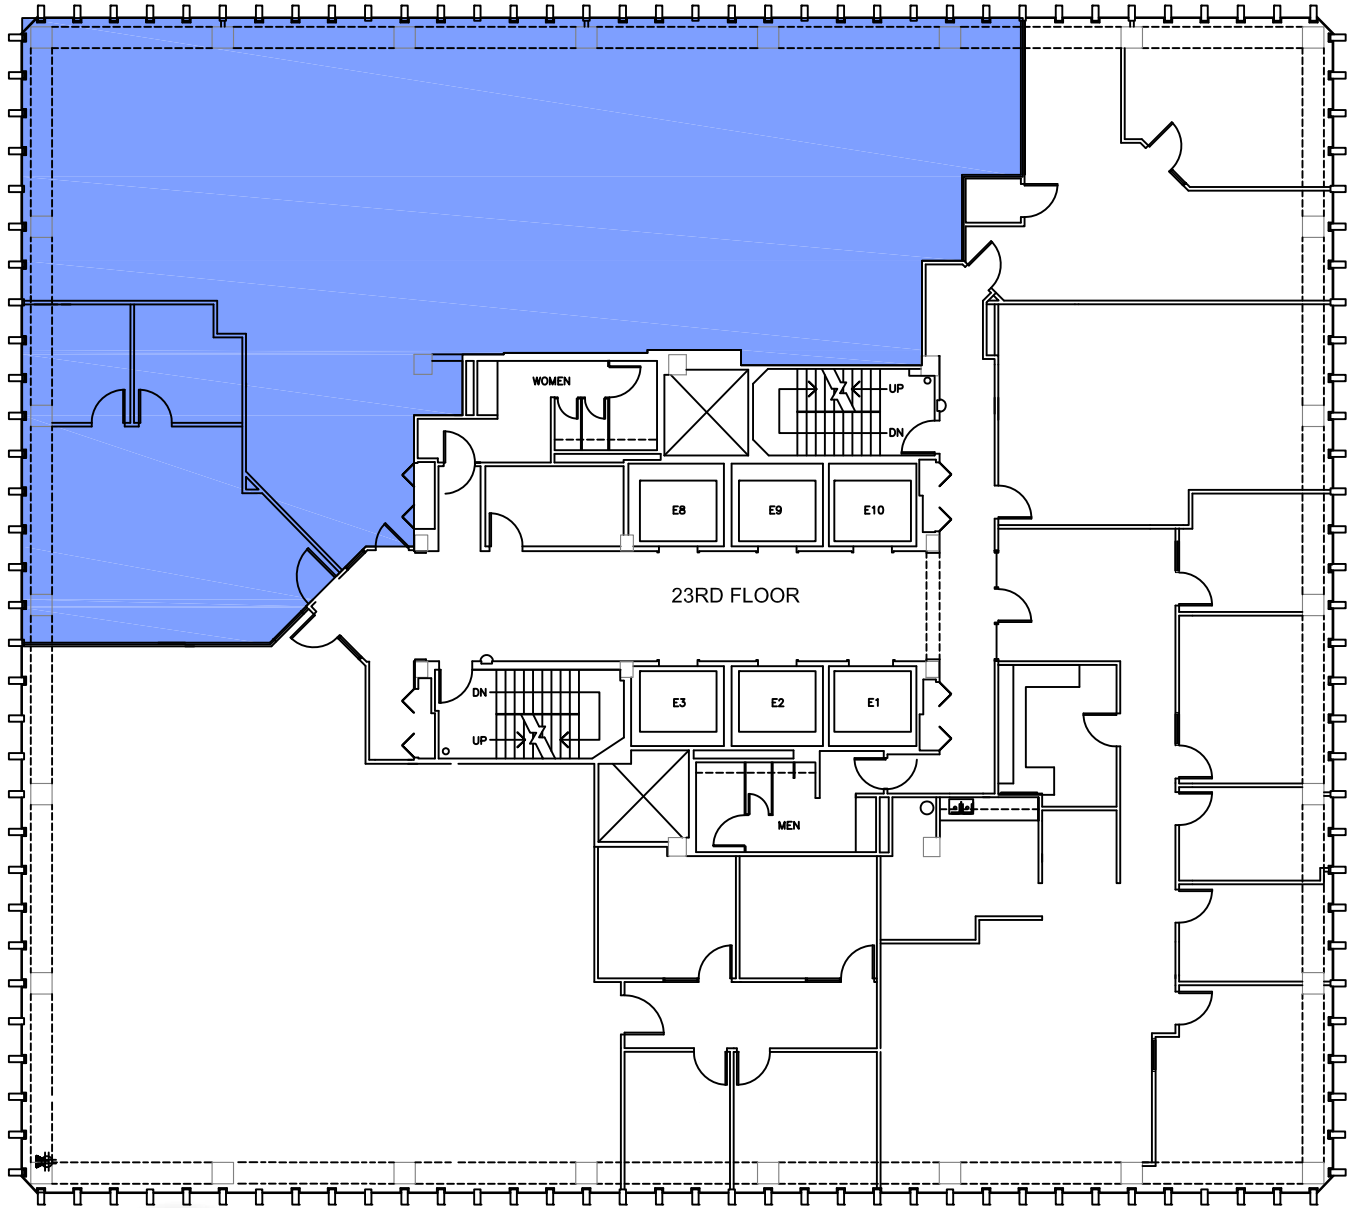

#2323
AVAILABLE
3548 USF
4098 RSF

23RD FLOOR

THE WESTIN BUILDING
2001 SIXTH LLC

AS-BUILT FLOOR PLAN
NOT TO SCALE