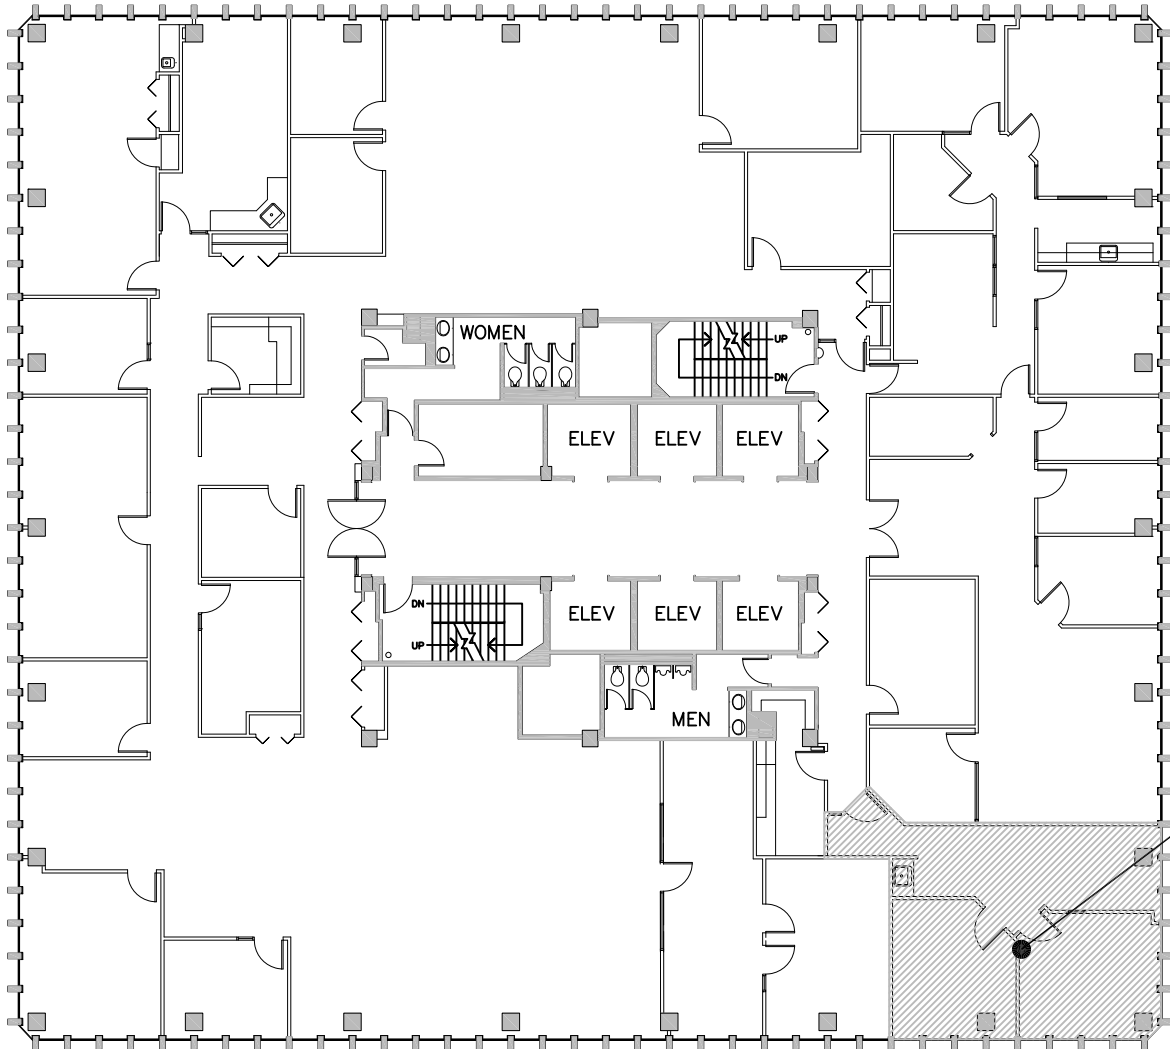

SUITE
#2210

The Westin Building

2001 Sixth Avenue, Seattle, WA 98121
Phone (206) 443-1800 Fax (206) 443-1683